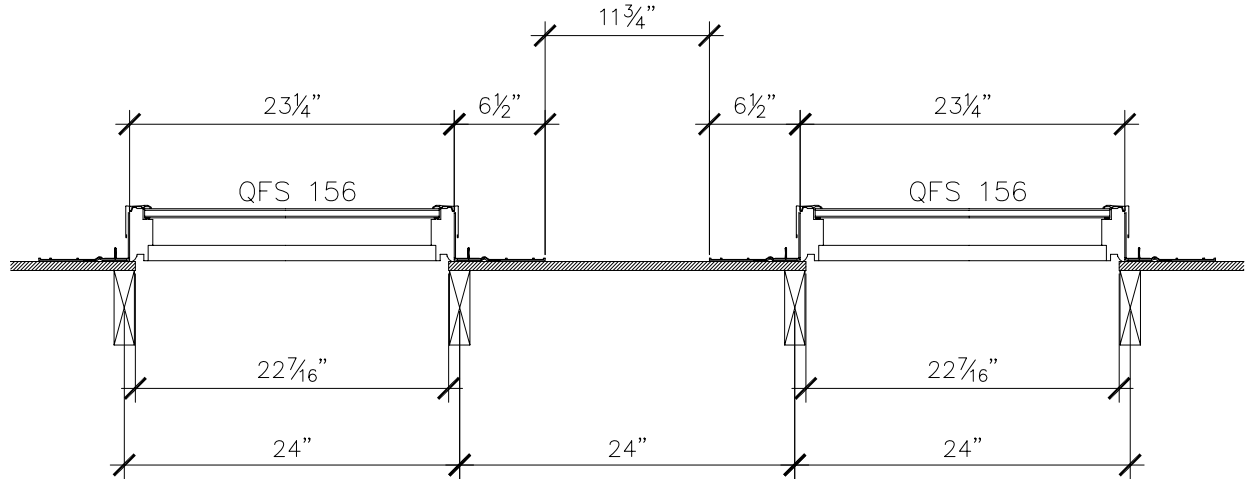

This drawing is an instrument of service and is provided for informational use only.

QFS Spacing with 24" On Center Framing

QFS Spacing with 16" On Center Framing

 VELUX 1418 Evans Pond Road Greenwood, SC 29649 1-800-88-VELUX www.VELUXUSA.com Sky-Product Management	Name	Date	
	Drawn by	JDH	Sep. 06
	Checked by	WQ	Sep. 06
General Arrangement Layout Illustrating Approximate Distance Between VELUX QFS Skylights		Drawing No. _____	