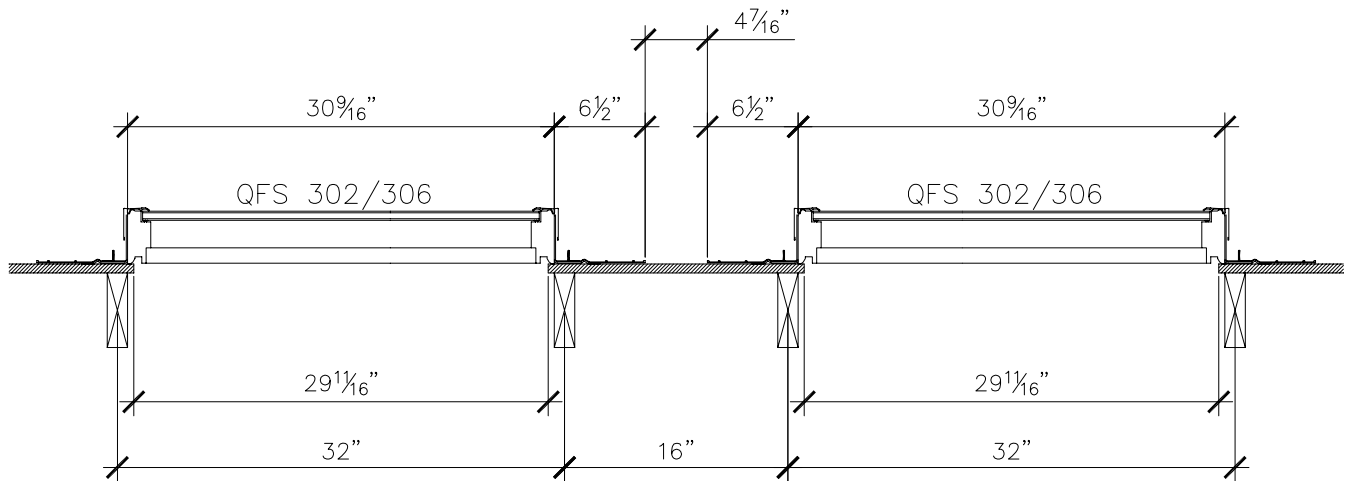

This drawing is an instrument of service and is provided for informational use only.

QFS Spacing with 24" On Center Framing

QFS Spacing with 16" On Center Framing

 VELUX 1418 Evans Pond Road Greenwood, SC 29649 1-800-88-VELUX www.VELUXUSA.com Sky-Product Management	Name	Date	
	Drawn by	JDH	Sep. 06
	Checked by	WQ	Sep. 06
General Arrangement Layout Illustrating Approximate Distance Between VELUX QFS Skylights		Drawing No. _____	